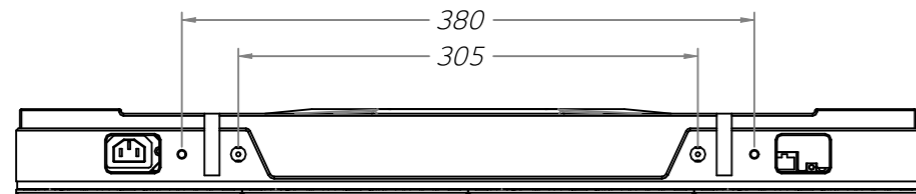

■ LSBB0xx-GD
 - SIZE : W600mm x H337.5mm

PROJECT TITLE

LED Screen

NOTE

1. This drawing is only for reference.
2. Specifications subject to change without notice.

Ø7.5 Through Holes

REVISIONS DATE

DRAWN BY

DESIGNED BY

CHECKED BY

APPROVED BY

DRAWING TITLE
 Cabinet Elevation
 LSBB0xx-GD

MATERIAL

SCALE 1 / 5

DATE 2021. 04. 30.

SHEET NO. 001 REV. A