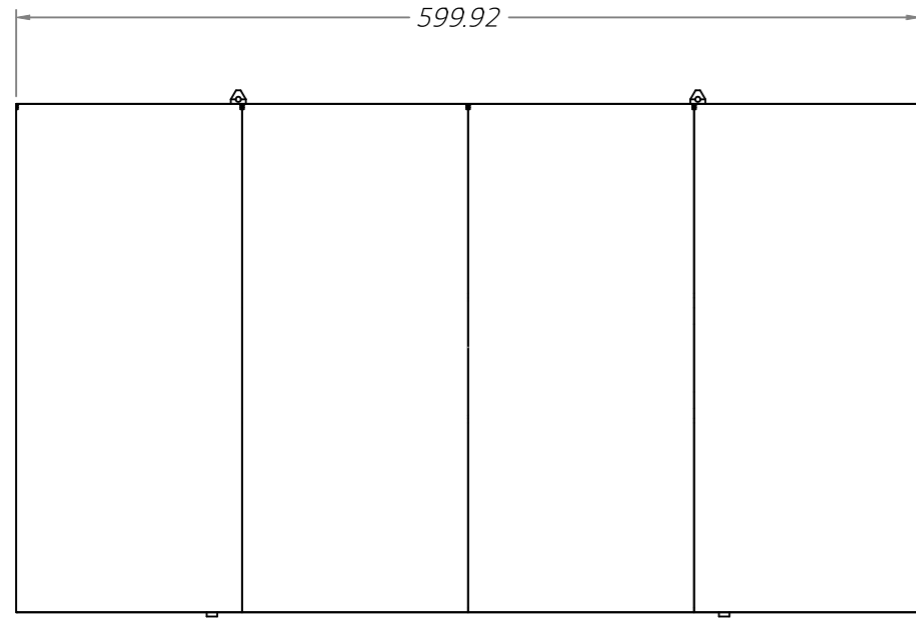

■ LSBB0xx-GD
 - SIZE : W600mm x H337.5mm

PROJECT TITLE

LED Screen

NOTE

1. This drawing is only for reference.
2. Specifications subject to change without notice.

Ø7.5 Through Holes

REVISIONS DATE

DRAWN BY

DESIGNED BY

CHECKED BY

APPROVED BY

DRAWING TITLE
 Cabinet Elevation
 LSBB0xx-GD

MATERIAL

SCALE 1 / 5

DATE 2021. 04. 30.

SHEET NO. 001 REV. A