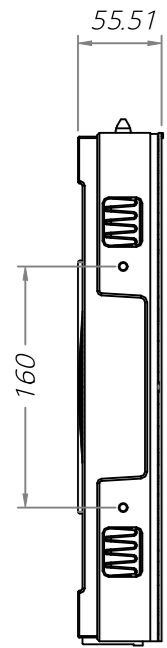

■ LSBB0xx-GD
 - SIZE : W600mm x H337.5mm

PROJECT TITLE

LED Screen

NOTE

1. This drawing is only for reference.
2. Specifications subject to change without notice.

Ø7.5 Through Holes

REVISIONS DATE

DRAWN BY

DESIGNED BY

CHECKED BY

APPROVED BY

DRAWING TITLE
 Cabinet Elevation
 LSBB0xx-GD

MATERIAL

SCALE 1 / 5

DATE 2021. 04. 30.

SHEET NO. 001 REV. A