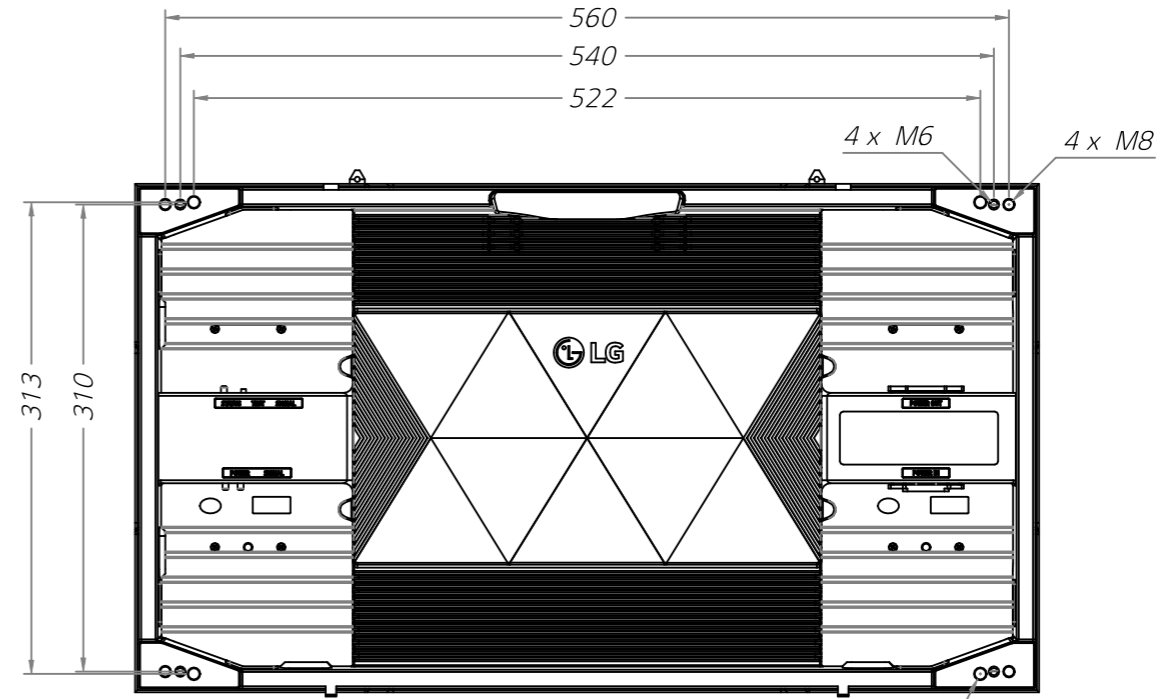

■ LSBB0xx-GD
 - SIZE : W600mm x H337.5mm

PROJECT TITLE

LED Screen

NOTE

1. This drawing is only for reference.
2. Specifications subject to change without notice.

Ø7.5 Through Holes

REVISIONS DATE

DRAWN BY

DESIGNED BY

CHECKED BY

APPROVED BY

DRAWING TITLE
 Cabinet Elevation
 LSBB0xx-GD

MATERIAL

SCALE 1 / 5

DATE 2021. 04. 30.

SHEET NO. 001 REV. A