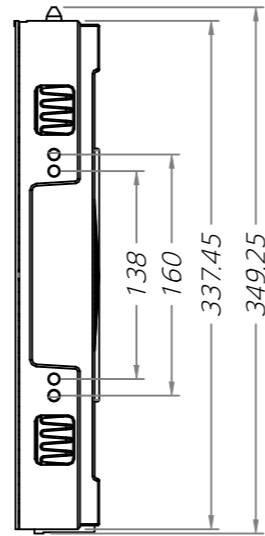

■ LSBB0xx-GD
 - SIZE : W600mm x H337.5mm

PROJECT TITLE

LED Screen

NOTE

1. This drawing is only for reference.
2. Specifications subject to change without notice.

Ø7.5 Through Holes

REVISIONS DATE

DRAWN BY

DESIGNED BY

CHECKED BY

APPROVED BY

DRAWING TITLE
 Cabinet Elevation
 LSBB0xx-GD

MATERIAL

SCALE 1 / 5

DATE 2021. 04. 30.

SHEET NO. 001 REV. A