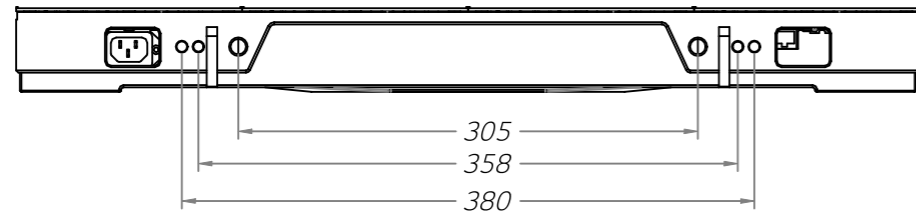

■ LSBB0xx-GD
 - SIZE : W600mm x H337.5mm

PROJECT TITLE

LED Screen

NOTE

1. This drawing is only for reference.
2. Specifications subject to change without notice.

Ø7.5 Through Holes

REVISIONS DATE

DRAWN BY

DESIGNED BY

CHECKED BY

APPROVED BY

DRAWING TITLE
 Cabinet Elevation
 LSBB0xx-GD

MATERIAL

SCALE 1 / 5

DATE 2021. 04. 30.

SHEET NO. 001 REV. A